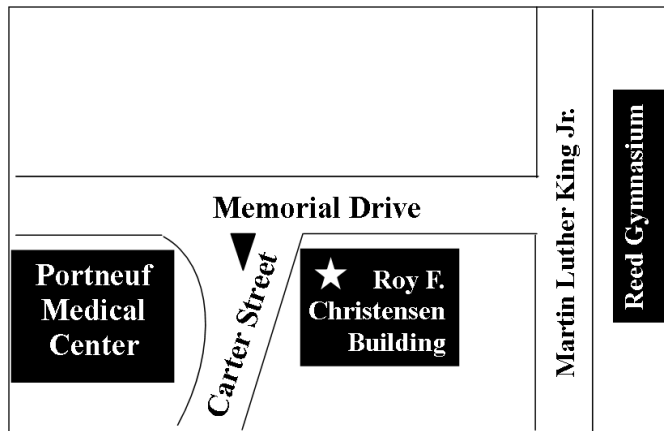

Hours:

Monday through Friday
8:00 a.m.—5:00 p.m.
Daily walk-in hours available
Evening appointments available
Summer Hours
7:30 a.m.—4:00 p.m.

Center for New Directions
College of Technology
Idaho State University
Roy F. Christensen Building #48
Room 372
777 Memorial Drive, Campus Stop 8380
Pocatello, ID 83209-8380
Phone: 208-282-2454
Fax: 208-282-5160
Website: www.isu.edu/cnd
E-mail: cnd@isu.edu